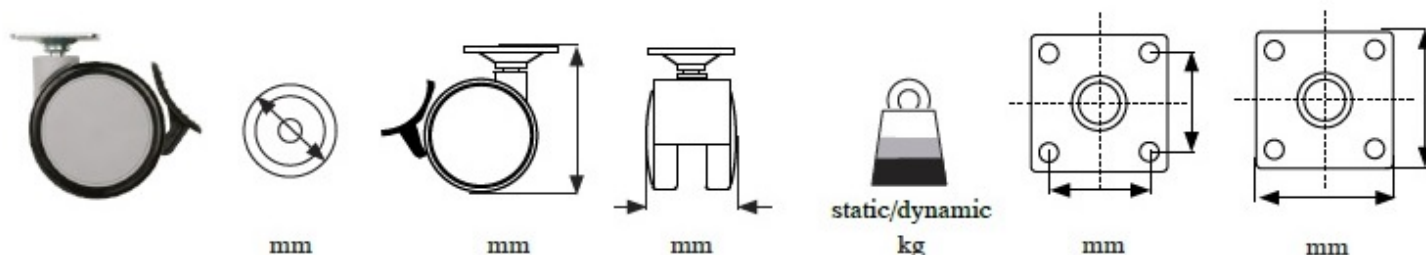

PRODUCT SHEET

Description:

Twin Castor "Bari" ø65mm, W/Brake, Black PU Tyre+Grey PP Core, Top PL:42x42mm, cc::32mm, All Zinc PL, ø5mm Screw, Holes, Mounting Height 78mm, Dynamic Load Capacity:50KG,, Static:80KG

Item number:

08.04.201-0

Units	Box	Carton	HS Code	Barcode
Pcs.	1	64	8302200090	 5704866107587

65

78

45

80/50

32 x 32

42 x 42 x 2

SISO A/S

Mileparken 11
DK-2740 Skovlunde
Denmark
VAT: DK 24786013

Phone +45 45 830 900

www.siso.dk
siso@siso.dk

Danske Bank
Nytorv Branch
Copenhagen
SWIFT: DABADKKK

Account no.
4180 3112 112936
IBAN Account
DK7230003112112936